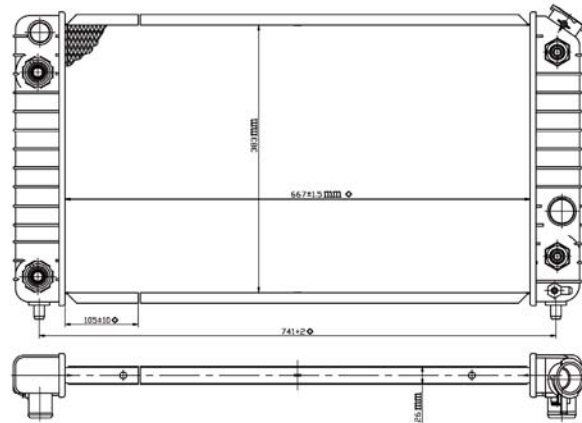

Radiadores

ISAKA

GENUINE AUTO PARTS

CRNC1826

Aluminio

Chevrolet 4.3L 26mm (S/T Series/Hombre/Bravada)

Blazer/Jimmy 96-05

Ref.DPI.1826