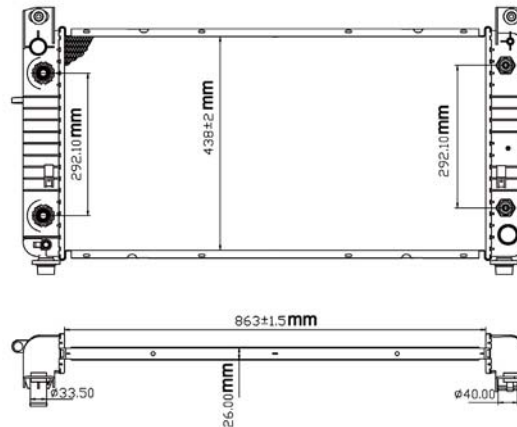

Chevrolet

Std 2.4L 26mm T/Original

Silverado 99-07

Ref.DPI.2370

CRNC2423

Aluminio

Chevrolet

4.8/5.3L 26Mm (Suburban/Tahoe)