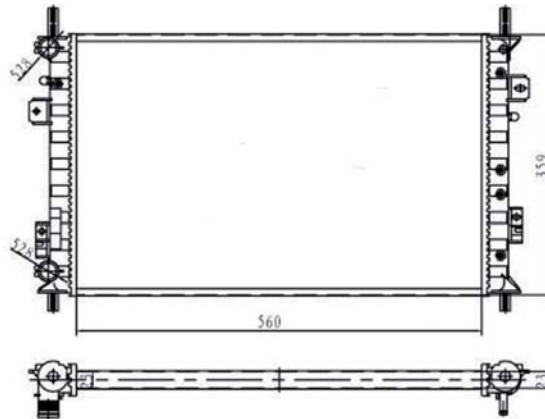

CRNF0210

Aluminio

Ford

1.6L Con Y S/Aire (Ecosport)

Fiesta First 03-10

Ref.DPI.HS-PAB264-FD033