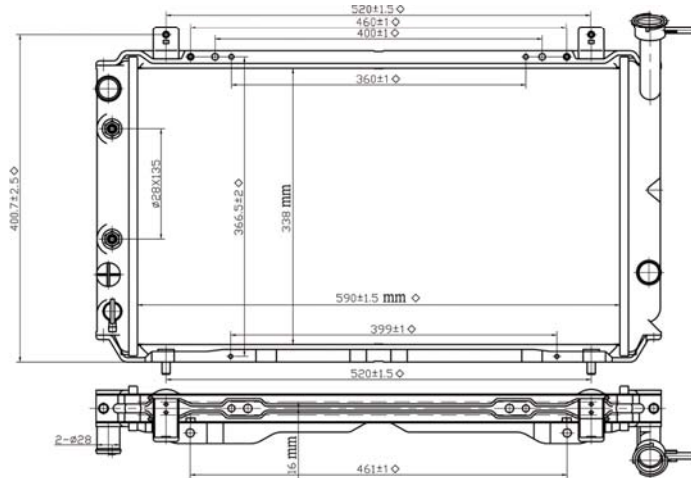

Ref.DPI.HS-PA488-NS054 AT

CRNN0500

Aluminio

Nissan

8Val. Std 28mm

TSURU-II 88-92

Ref.DPI. SL171

CRNN0100