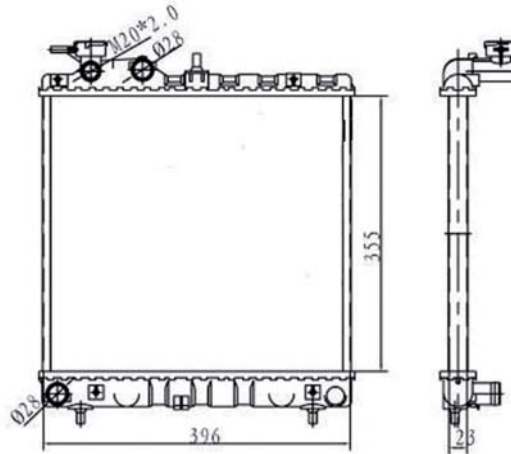

CRNK0100

Aluminio

Chrysler

Std 2.4L 26mm T/Original

Atos 00-04

Ref.DPI. HS-PAB047-HY016