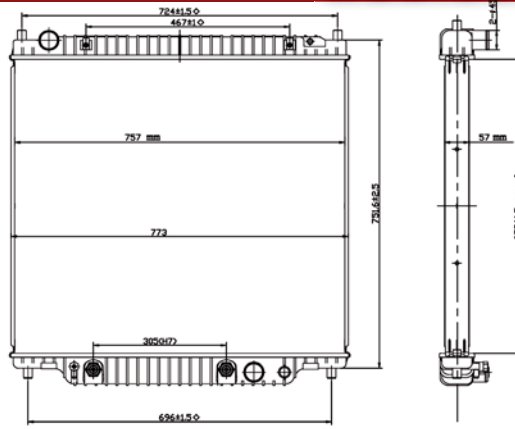

Aluminio
Ford
F Series P/Up 99-05
Ref.DPI.2170

5.4L 26mm (Excursion)

CRNF2171

Aluminio

Ford

6.8/7.3L 57mm (Excursion)

F Series P/Up 99-05

Ref.DPI.2171