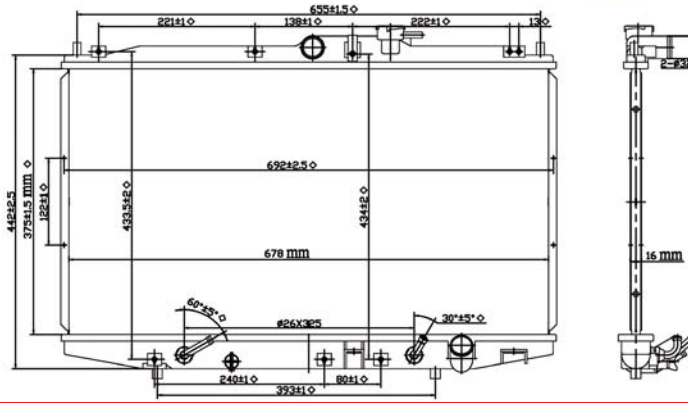

CRNH2148

Aluminio

Honda

2.3L 16mm

Accord 98-02

Ref.DPI.2148