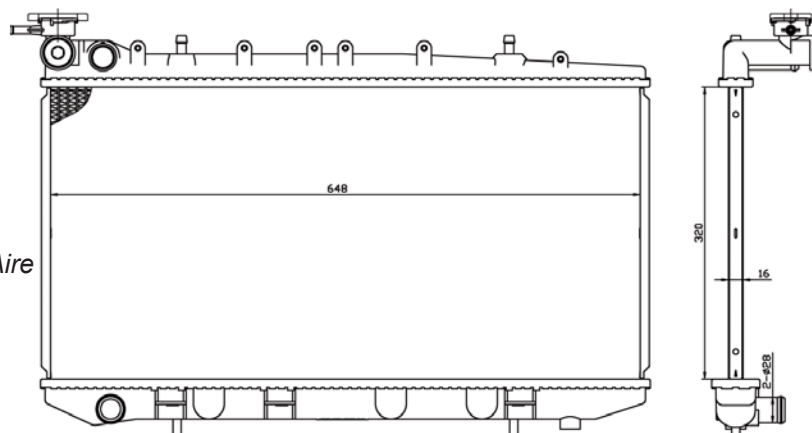

CRNN0110

Aluminio

Nissan

8Val. Std 16Mm Con Y S/Aire

Tsuru-III 92-94

Ref.DPI.NS029