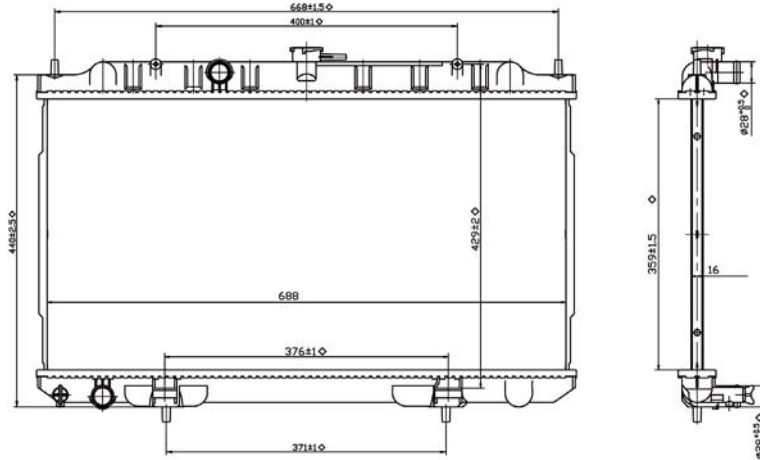

CRNN1300

Aluminio

Nissan

Std T/Original

Sentra B-15 01-06

Ref.DPI.2327