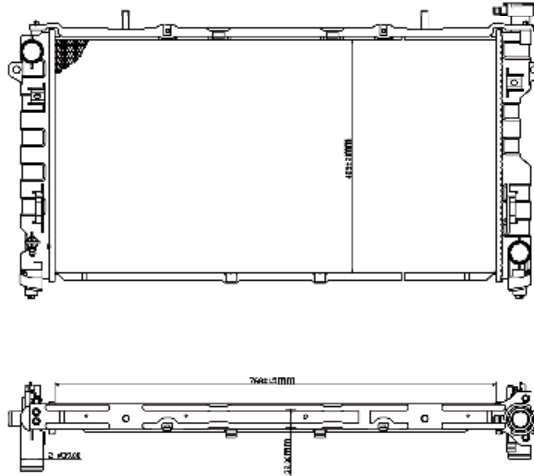

CRNK2795

Aluminio

Chrysler

3.3/3.8L 32mm

Caravan 05-07

Ref.DPI.2795