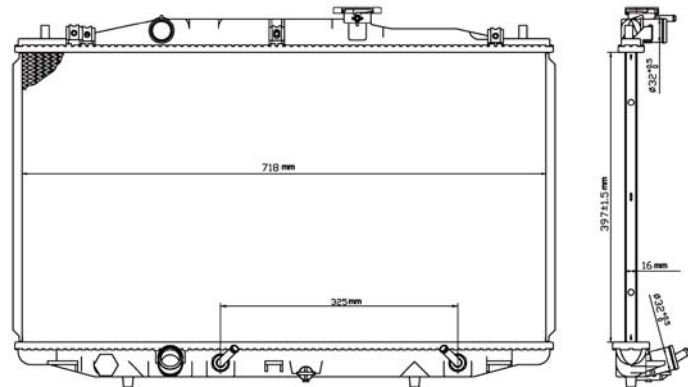

CRNH2797

Aluminio

Honda

2.4L 16mm

Accord 05-07

Ref.DPI.2797