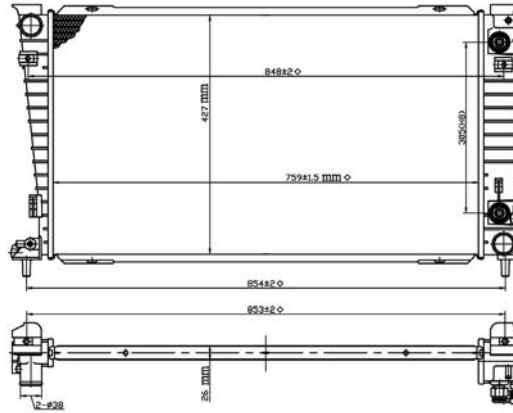

CRNF2258

Aluminio

Ford

3.8/4.2L 26Mm (Windstar 99-03)

Freestar 04-07

Ref.DPI.2258