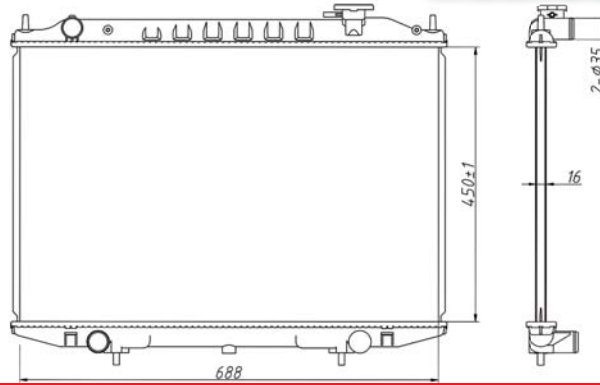

CRNN0750

Aluminio

Nissan

2.5L Diesel Std. S/Aire

D-22 Diesel 08-11

Ref.DPI. HS-PAB513 MT 22MM