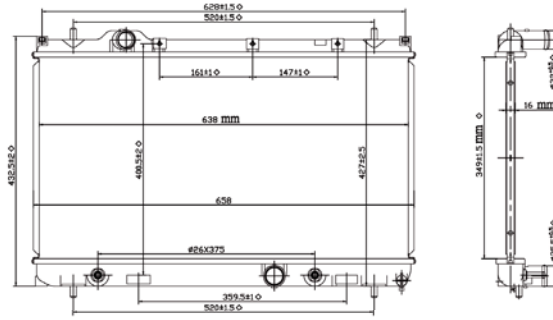

CRNK2362

Aluminio
Chrysler
Neón 00-04
Ref.DPI.2362