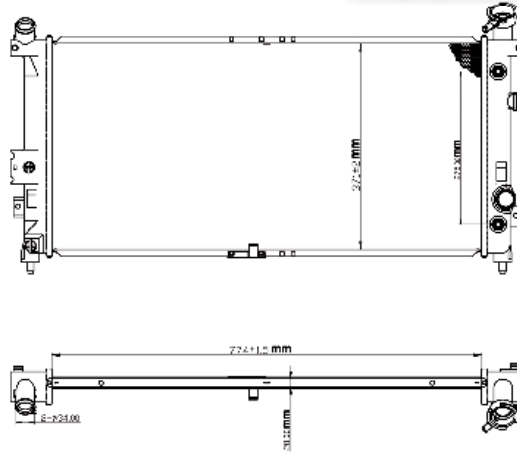

CRNC2728

Aluminio

Chevrolet

3.4/3.5L 20mm (Venture)

Uplander 01-07

Ref.DPI.2728

CRNK0100

Aluminio