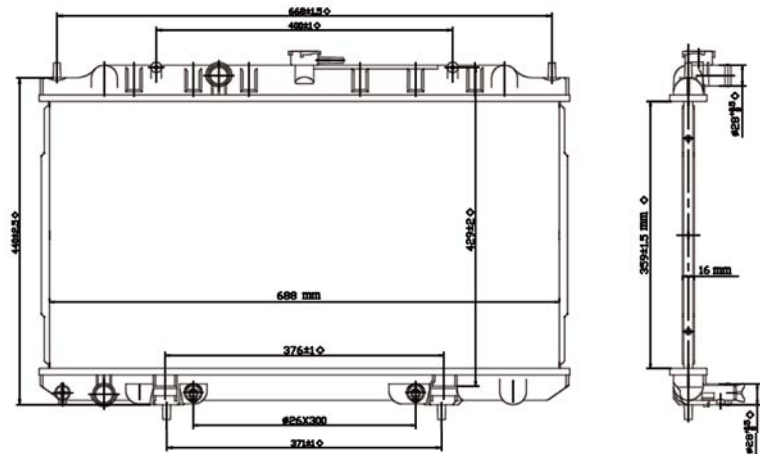

CRNN1310

Aluminio

Nissan

Automatico T/Original

Sentra B-15 01-06

Ref.DPI.2346