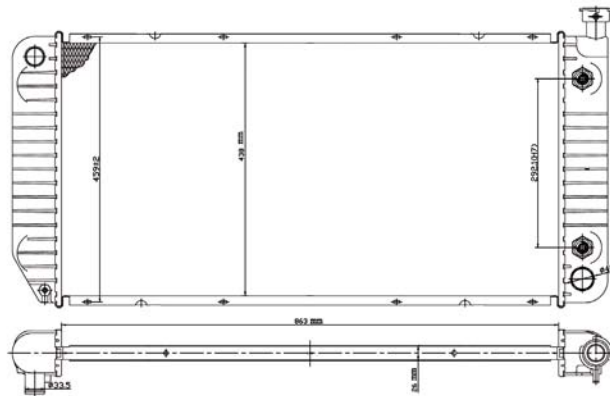

CRNC2317

Aluminio

Chevrolet 5.0/5.7L 26mm (Suburban/Tahoe/Yukon)

C/K Series P/Up 95-00

Ref.DPI.2317