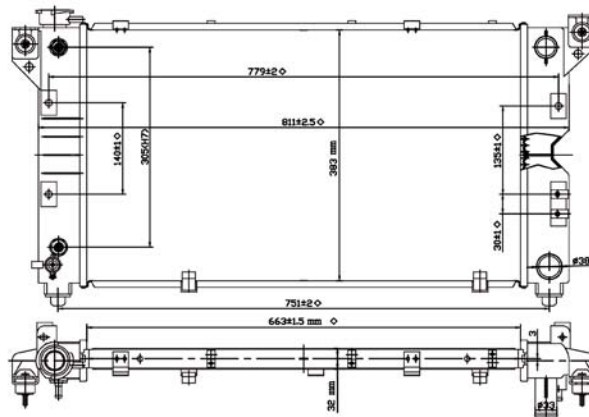

CRNK1850

Aluminio

Chrysler

2.4/3.8L 32Mm (Town & Country)

Caravan/Voyager 96-00

Ref.DPI.1850