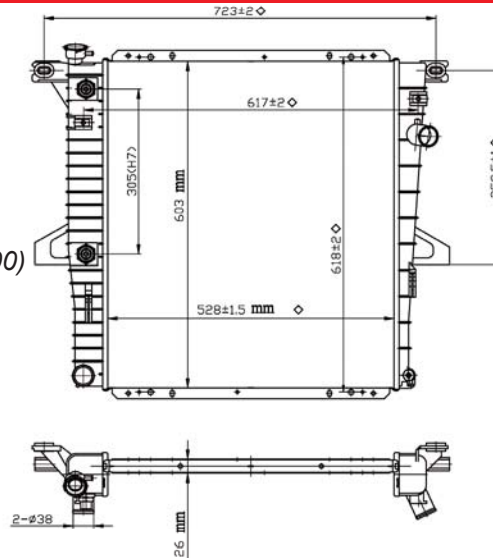

CRNF2310

Aluminio
Ford
Explorer 98-08
Ref.DPI.2310

3.0/4.0L 26Mm (Ranger/Mz B3000/B4000)