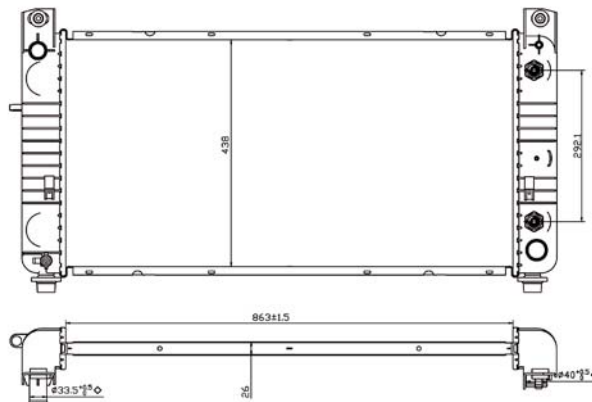

CRNC2423

Aluminio

Chevrolet

4.8/5.3L 26Mm (Suburban/Tahoe)

Silverado 99-07

Ref.DPI.2423