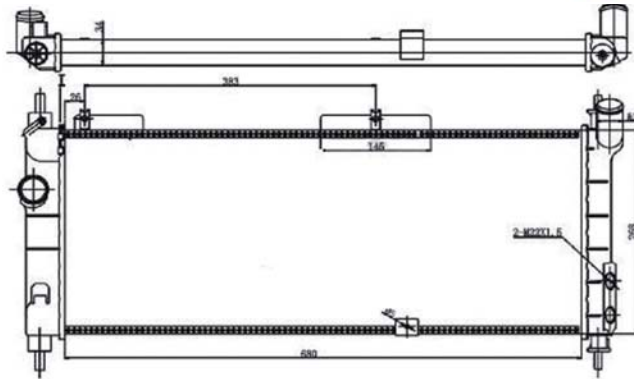

CRNCO150

Aluminio
Chevrolet C/Aire Std (C2/C3)
Chevy 98-10
Ref.DPI. HS-PAB082-OP015