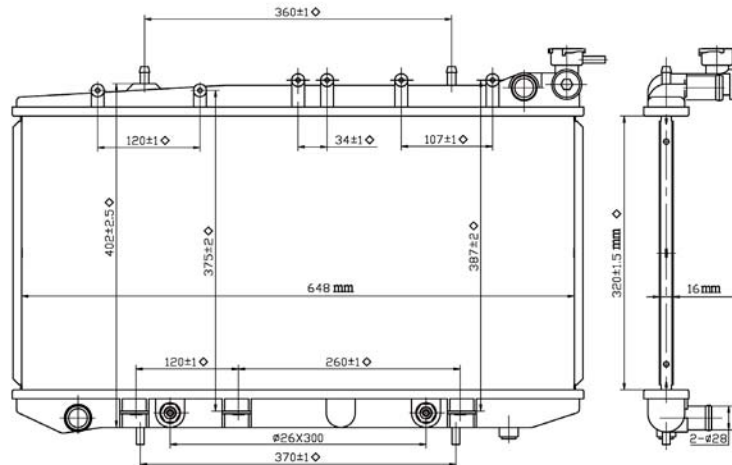

Ref.DPI. 1977

CRNN0130

Aluminio

Nissan

16Val. Automatica 22mm

Tsuru-III 94-10

Ref.DPI.1178

CRNN0140