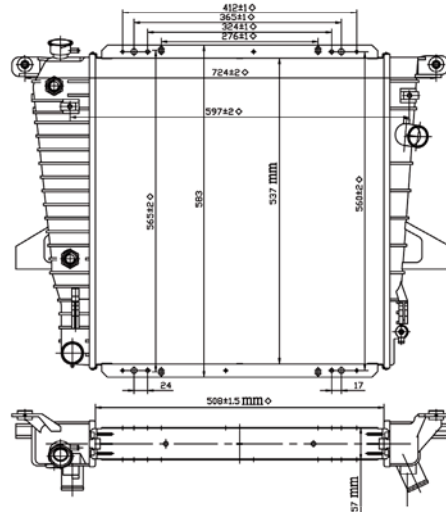

CRNF1728

Aluminio
Ford
Explorer 95-97
Ref.DPI.1728