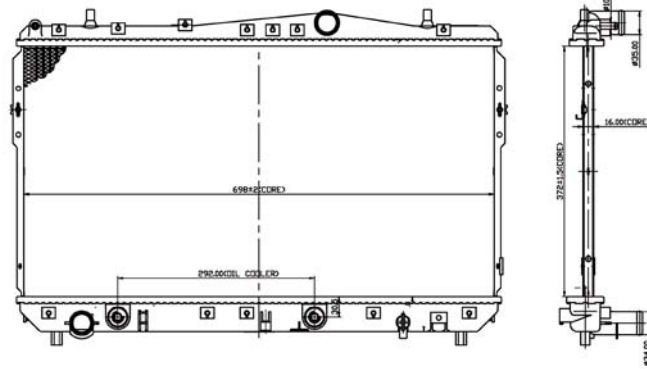

CRNC2788

Aluminio

Chevrolet

2.0L Automatico 16mm

Optra 04_07

Ref.DPI.2788