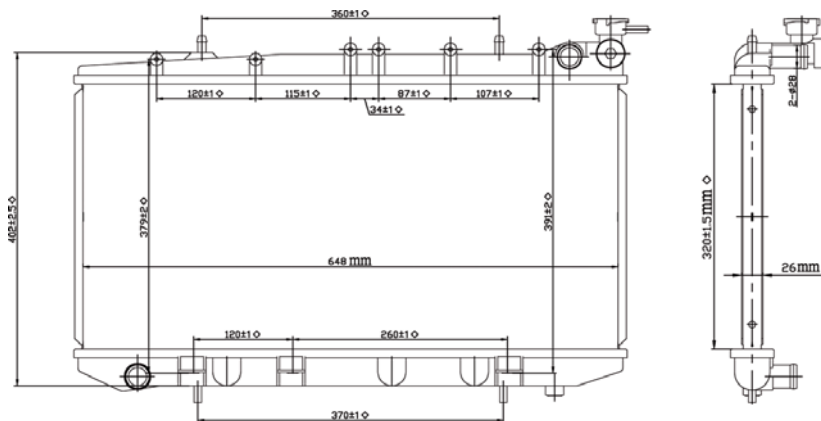

CRNN0100

Aluminio

Nissan

16Val Std 26mm T/Tube
(Sentra B14)

Tsuru-III 94-11

Ref.DPI.1405