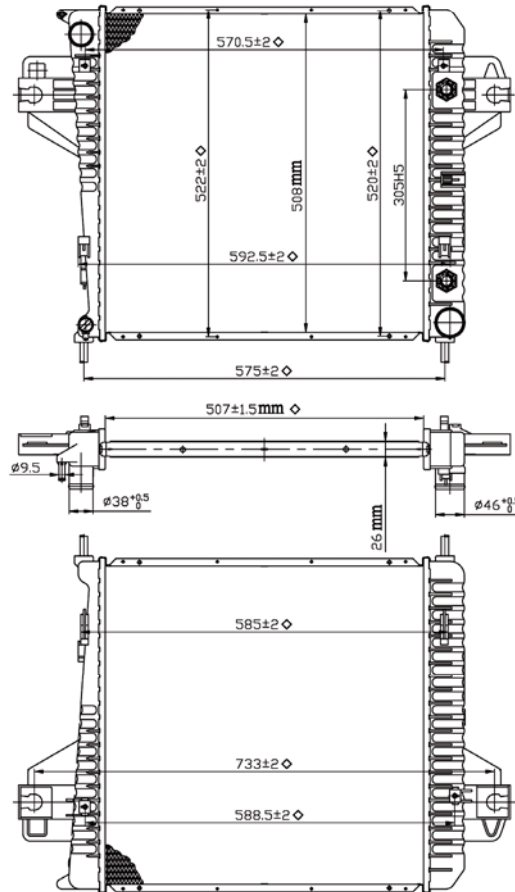

CRNK2481

Aluminio

Jeep

3.7L 26mm

Liberty 02-06

Ref.DPI.2481