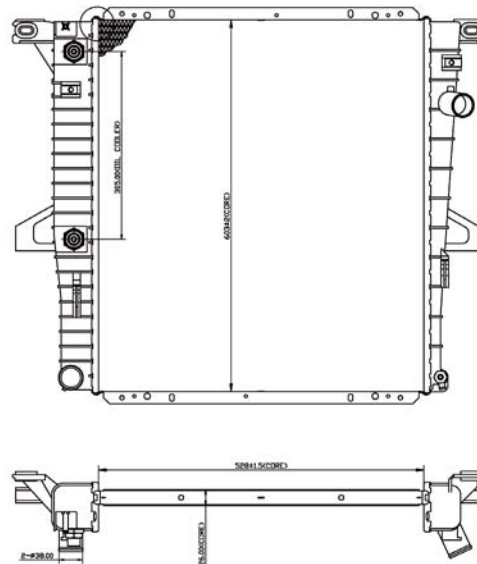

CRNF2470

Aluminio

Ford

2.3L 26mm (Mz B2300)

Ranger 01-08

Ref.DPI.2470