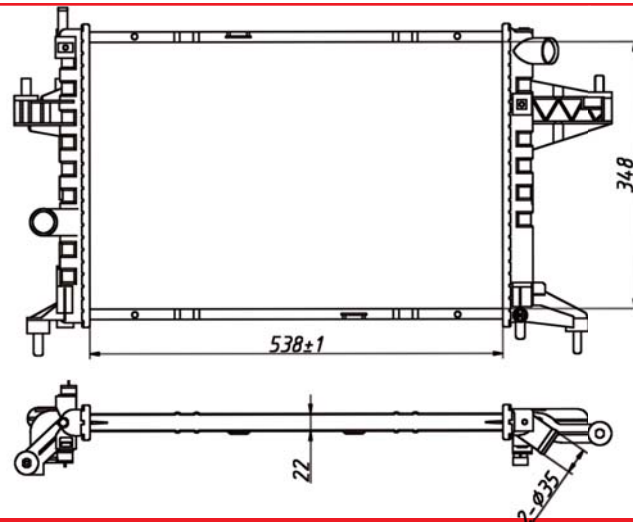

CRNCO250

Aluminio
Chevrolet C/S Aire (Tornado) Reforzado
Corsa 02-08
Ref.DPI. HS-PA489-OP054