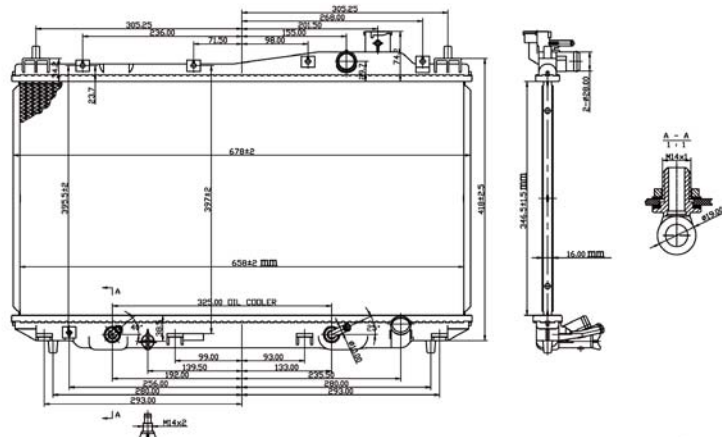

CRNH0210

Aluminio

Honda

1.7L Automatico 16mm

Civic 00-05

Ref.DPI.2354