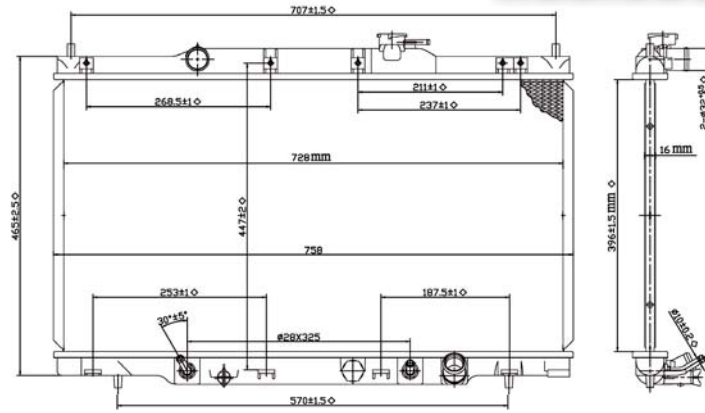

CRNH2443

Aluminio

Honda

2.4L 16mm

CRV 02-06

Ref.DPI.2443