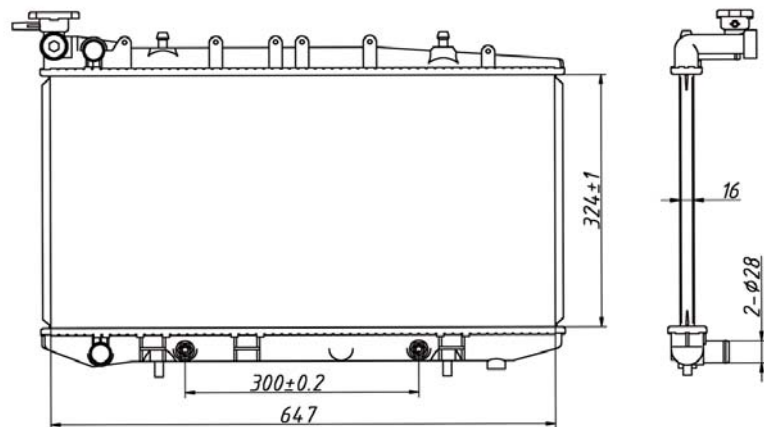

CRNN0140

Aluminio

Nissan

8Val. Automatico C/Aire

Tsuru-III 92-98

Ref.DPI.HS-PA252-NS045 AT