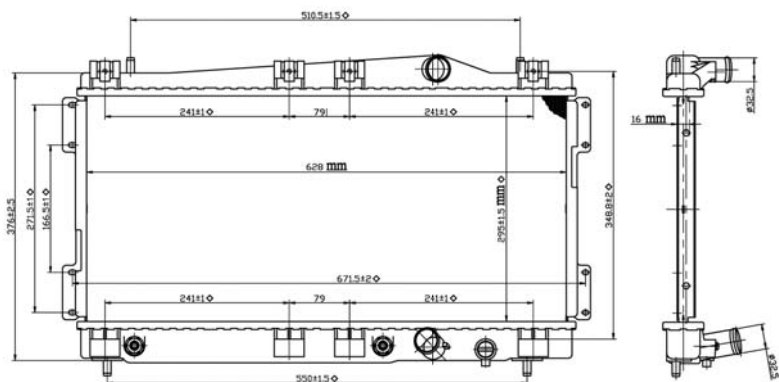

CRNK2196

Aluminio
Chrysler 2.0L
Neón 95-99
Ref.DPI.2196