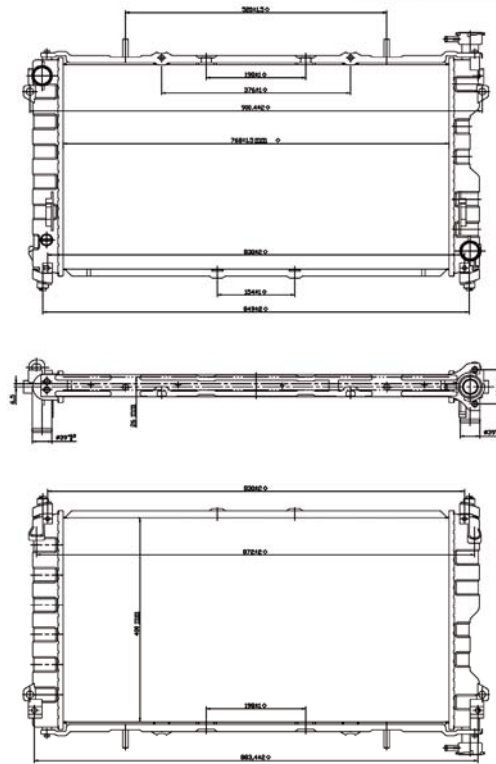

CRNK2311

Aluminio
Chrysler 3.3/3.8L 26mm (Town & Country)
Caravan/Voyager 01-04
Ref.DPI.2311