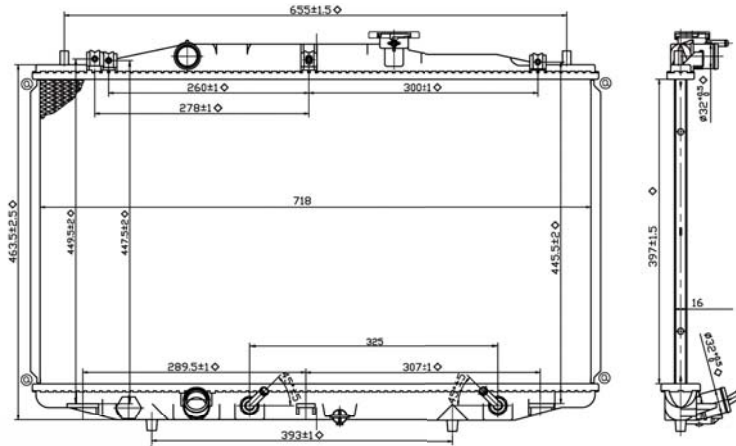

CRNH2569

Aluminio

Honda

2.4L 16mm

Accord

Ref.DPI.2569