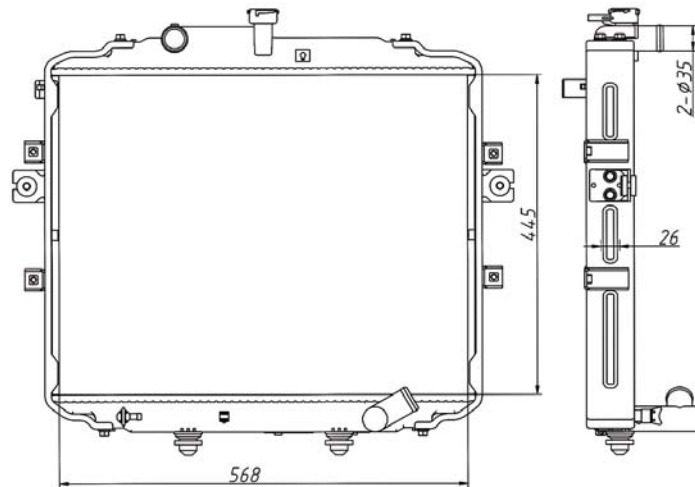

CRNK1410

Aluminio
Chrysler 2.5L Diesel S/Aire
H-100 Diesel 05-11
Ref.DPI. HS-PA591-HY038