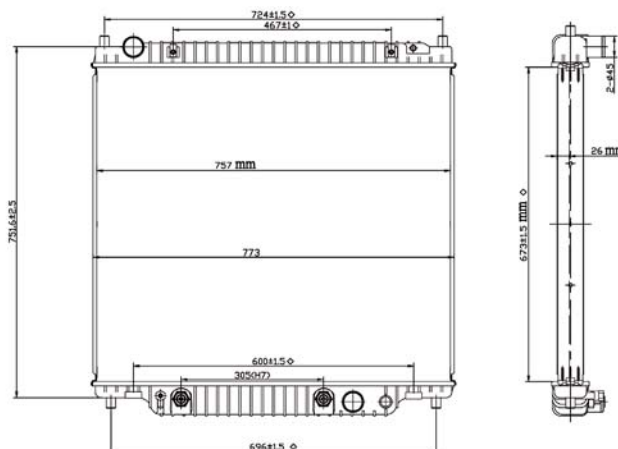

Aluminio
Ford
F Series P/Up 99-05
Ref.DPI.2170

5.4L 26mm (Excursion)

CRNF2171

Aluminio

Ford

6.8/7.3L 57mm (Excursion)

F Series P/Up 99-05

Ref.DPI.2171