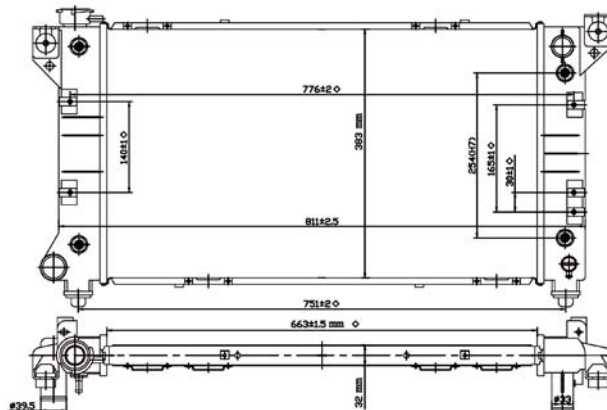

CRNK1862

Aluminio

Chrysler

2.4/3.8L 32Mm (Town & Country)

Caravan/Voyager 96-00

Ref.DPI.1862