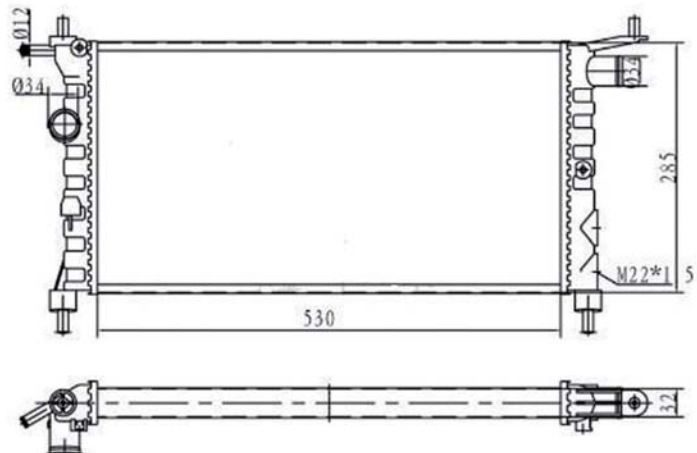

CRNC0100

Aluminio

Chevrolet S/Aire (C2/C3)

Chevy 94-10

Ref.DPI. HS-PAN051-OP010