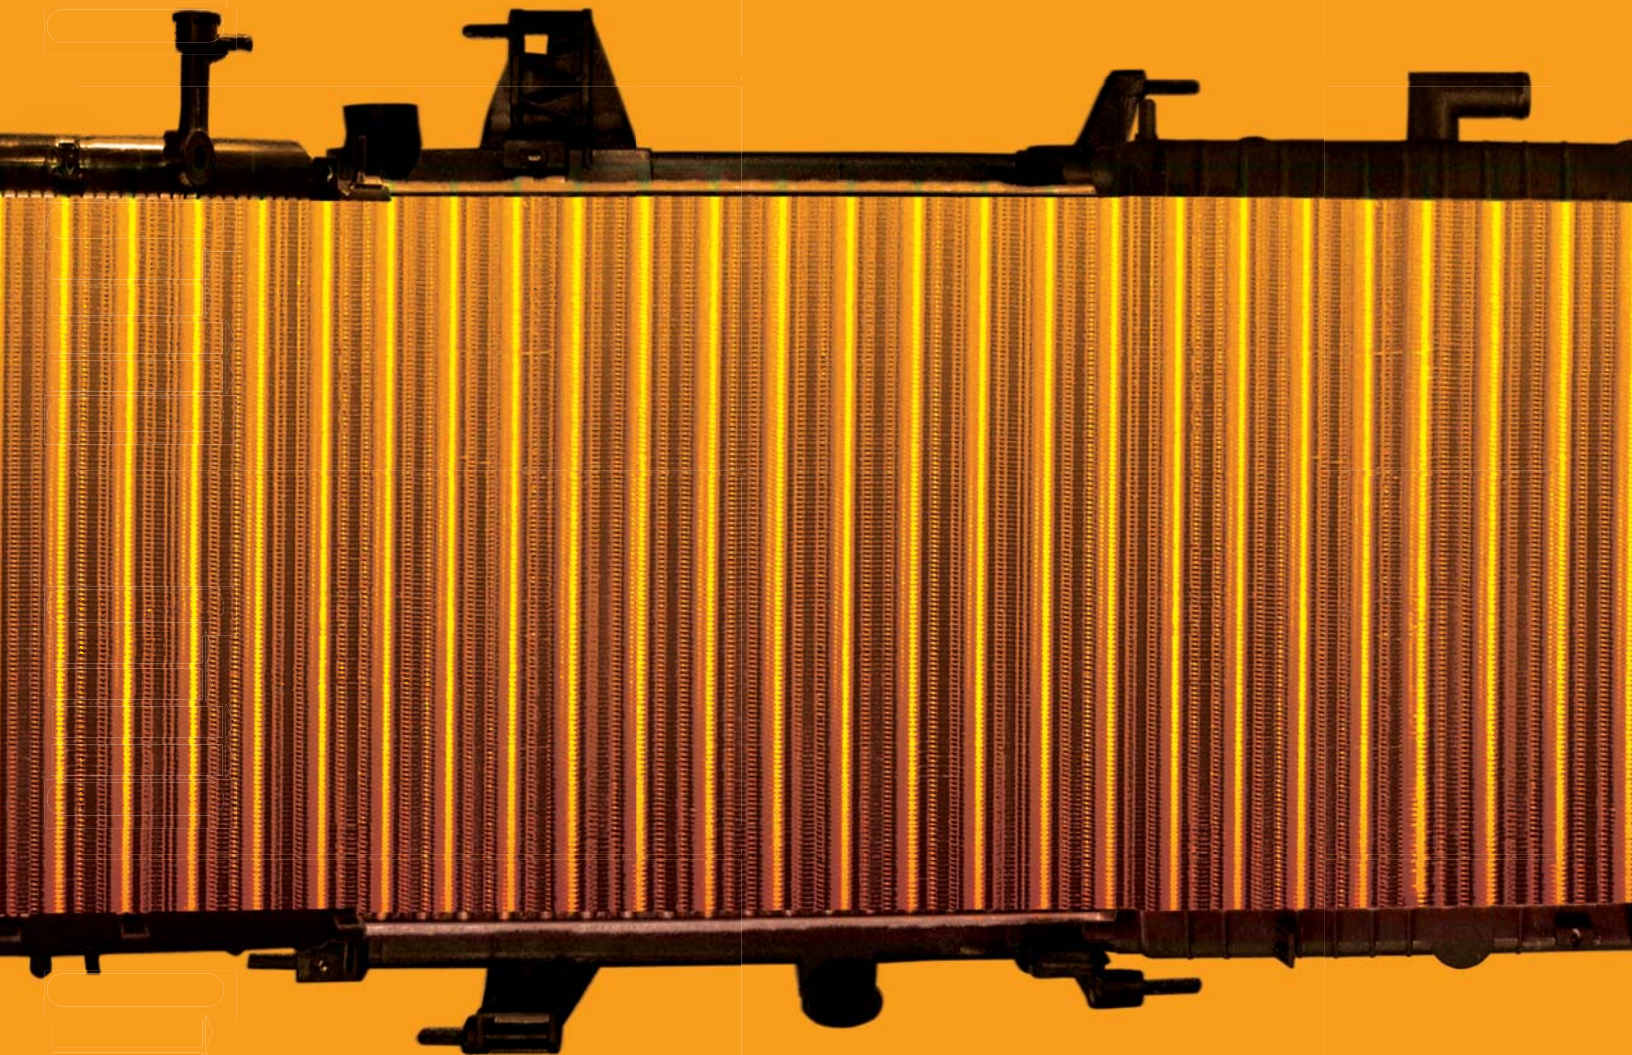

Radiadores

ISAKA

GENUINE AUTO PARTS

CRNC1826

Aluminio

Chevrolet 4.3L 26mm (S/T Series/Hombre/Bravada)

Blazer/Jimmy 96-05

Ref.DPI.1826