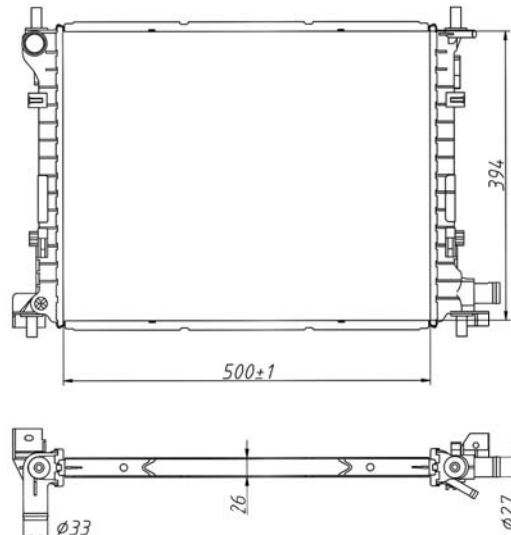

CRNF0300

Aluminio

Ford

1.6L Std. S/Aire

Fiesta Ikon 00-07

Ref.DPI. HS-PA070-FD001 MT