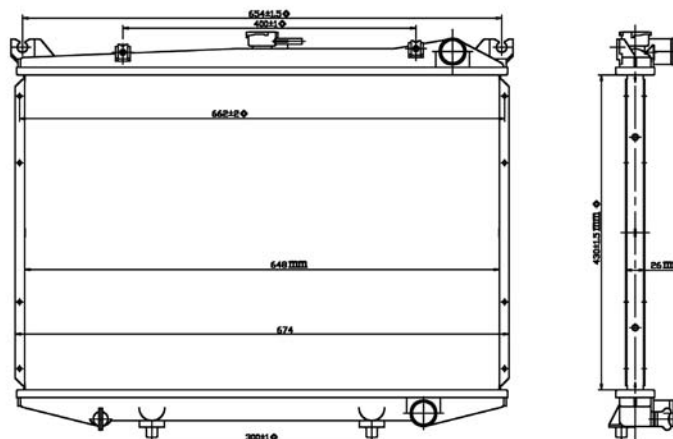

CRNN0200

Aluminio
Nissan Std 2.4L 26mm T/Original
D-21 94-07
Ref.DPI.314MT