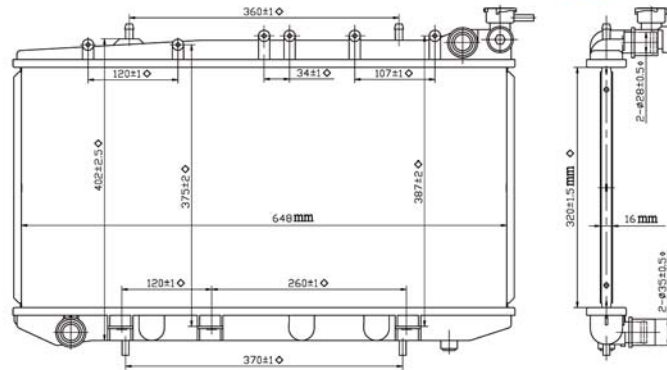

CRNN0120

Aluminio

Nissan

16Val. Std 16mm T/Original

Tsuru-III 94-10

Ref.DPI. 1977