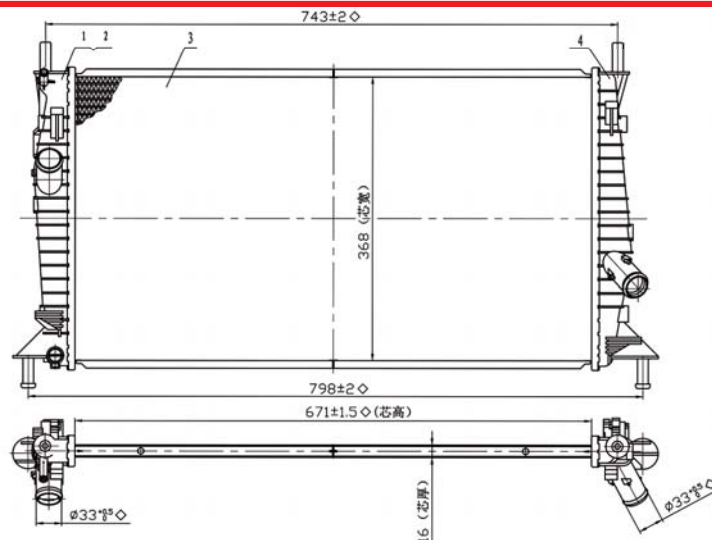

CRNZ2696

Aluminio

Mazda

2.0/2.3L 16mm

M-3 04-09

Ref.DPI.2696